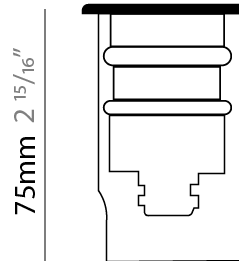

45mm 1 3/4"

45mm 1 3/4"

21mm 0 13/16"

21mm 0 13/16"