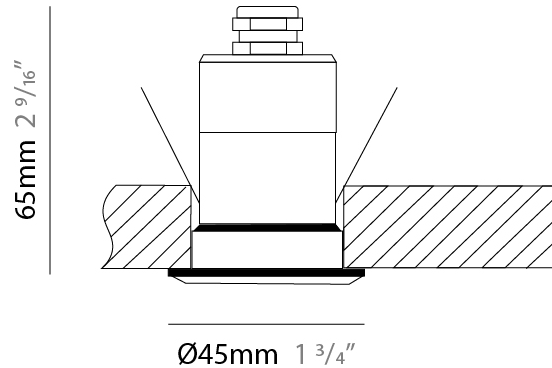

GENERAL

Series: Nano
Subseries: Nano Square
Brand: Platek
Division: Exterior
Mounting Type: Recessed
Mounting Location: Ceiling
Subcategory: Downlight

PHYSICAL

Shape: Square
Length (mm): 45
Length (in): 1 3/4
Width (mm): 45
Width (in): 1 3/4
Height (mm): 65
Height (in): 2 9/16
Ceiling Thickness (mm): 10 - 20
Ceiling Thickness (in): 3/8 - 13/16
Light Distribution: Downlight
Diffuser: Clear tempered glass
Fixture Finish: SST
Fixture Material: Stainless Steel AISI 316L
Cut-out Measurements: 37mm / 1 7/16" diameter

ELECTRICAL

Lamp Type: LED
Input Wattage (W): 2
Total Output Wattage (W): 1.2 / 2
Driver Included: No
Driver Location: Remote
Driver Type: Constant Current - 120 / 277Vac
Input Voltage (V): 120 - 277
Constant Current (MA): 350 / 700
Upon Request: (Not included - see components [IP65 or higher enclosure to be supplied by others]) 0-10Vdc dimming / Phase dimming / Non-dimming 120/277Vac

LED

Number of LEDs: 1
Color Temperature (°K): 2700 / 3000 / 4000
Max. Delivered Lumen (lm): 155 - 175 / 160 - 180
Nominal Lumen (lm): 250 / 260
CRI: >80 CRI
Lamp Life (hrs): 60000

OPTICAL

Optic°: 14 / 26 / 33

RATINGS AND CERTIFICATIONS

Certified By: Certified for North American Standards
IP rating: IP68
IK Rating: IK07
Bug Rating: B0 U0 G0
Marine Grade: Stainless Steel AISI 316L

PROJECT
TYPE
SPECIFIER
QUANTITY
DATE