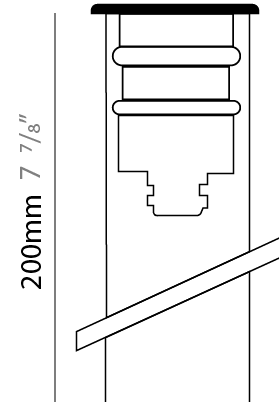

45mm 1 3/4"

45mm 1 3/4"

21mm 0 13/16"

21mm 0 13/16"